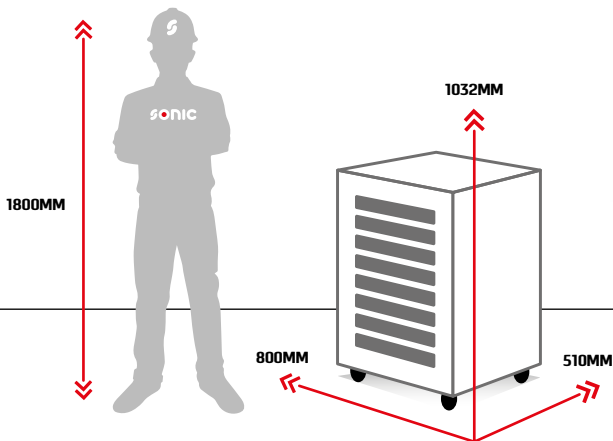

#738477 **NEXT S9**

NEXT S9 toolbox 8 drawers.
6 drawers filled with **384-PCS** tools.

- Reinforced stainless steel worktop with integrated side pockets
- Spray can holder and paper roll holder
- 4 heavy duty casters with 300kg loading capacity each
- 7 shallow drawers, and 1 deep drawer
- Shallow drawers are equipped with 60kg telescopic ball bearing slides
- Deep drawers are equipped with 120kg double slides
- Advanced drawer blocking system for anti-tilt protection
- Total loading capacity of 900kg

M
570 X 370MM

I Intermediate