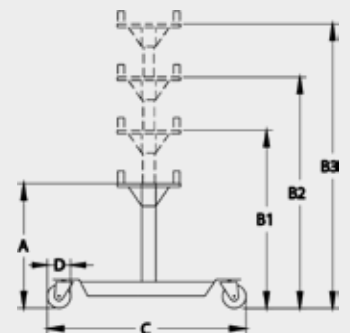

TELESCOPIC TRANSMISSION JACK TRUCKS AND BUSES

ACCESSORIES

939007
Adjustable transmission tool tilts to enable positioning and safe handling of transmissions.

Capacity 1000 kg.

TJ-T 2000

Model	Max (ton)	A (mm)	B1 (mm)	B2 (mm)	B2 (mm)	C (mm)	D (mm)	Kg
TJ-T 2000	2.0 / 1.0 / 1.0	960	1320	1600	1910	1050 x 1050	150	110