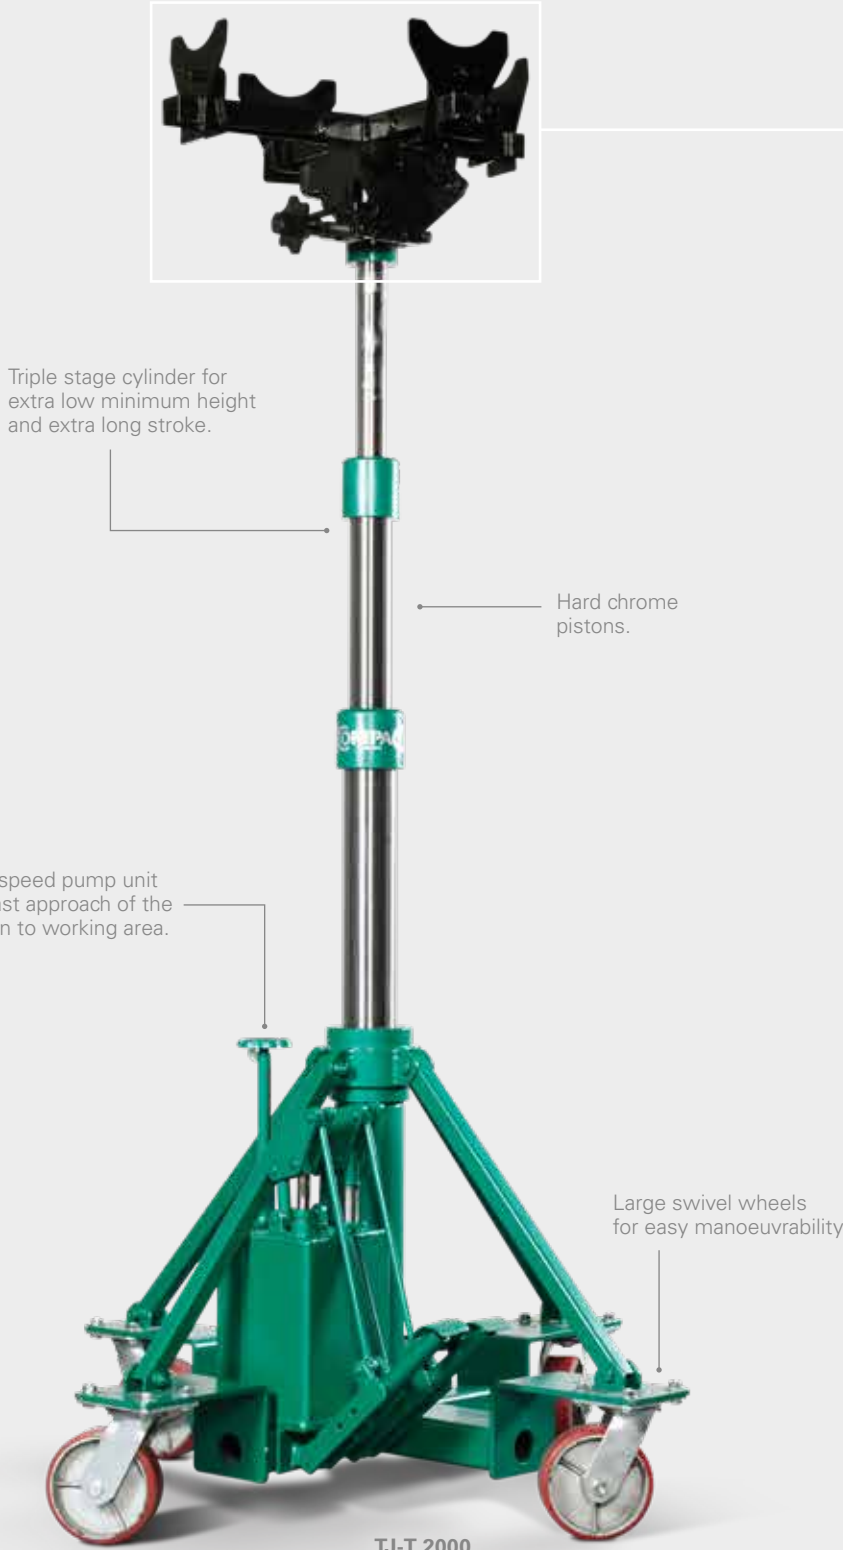

TELESCOPIC TRANSMISSION JACK TRUCKS AND BUSES

ACCESSORIES

939007
Adjustable transmission tool tilts to enable positioning and safe handling of transmissions.

Capacity 1000 kg.

TJ-T 2000

Model	Max (ton)	A (mm)	B1 (mm)	B2 (mm)	B2 (mm)	C (mm)	D (mm)	Kg
TJ-T 2000	2.0 / 1.0 / 1.0	960	1320	1600	1910	1050 x 1050	150	110