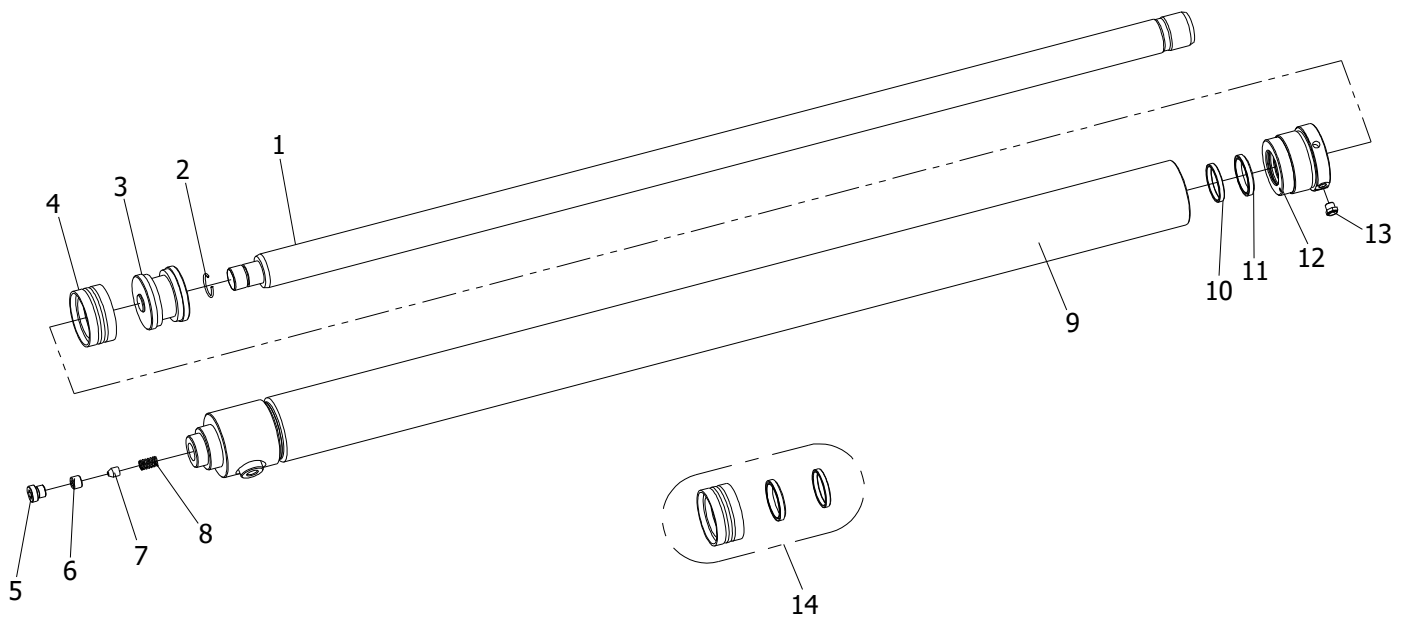

Nr.	ATH-Nr.	Description	Quantity
05-001		Piston shaft	1
05-002		Seeger GB-T895.1 25	1
05-003		Piston	1
05-004	AKD2031	Gasket 63X47X18.4	1
05-005	HBS6415	Oil plug 4BN-04WD G1/4	1
05-006	HBS6415	BANJO UNION 1/4	1
05-007	HSD6033	Flow restrictor	1
05-008	HFS6033	Spring	1
05-009		Cylinder liner	1
05-010	HFR6706	Guiding ring 38X5.6X2.5	1
05-011	HAR6315	Scraper 38X46X5	1
05-012		Cylinder guiding cover	1
05-013	HPD8681	Silencer G1/8	1
05-014	HDS6511	Hydraulic cylinder seal kit	1