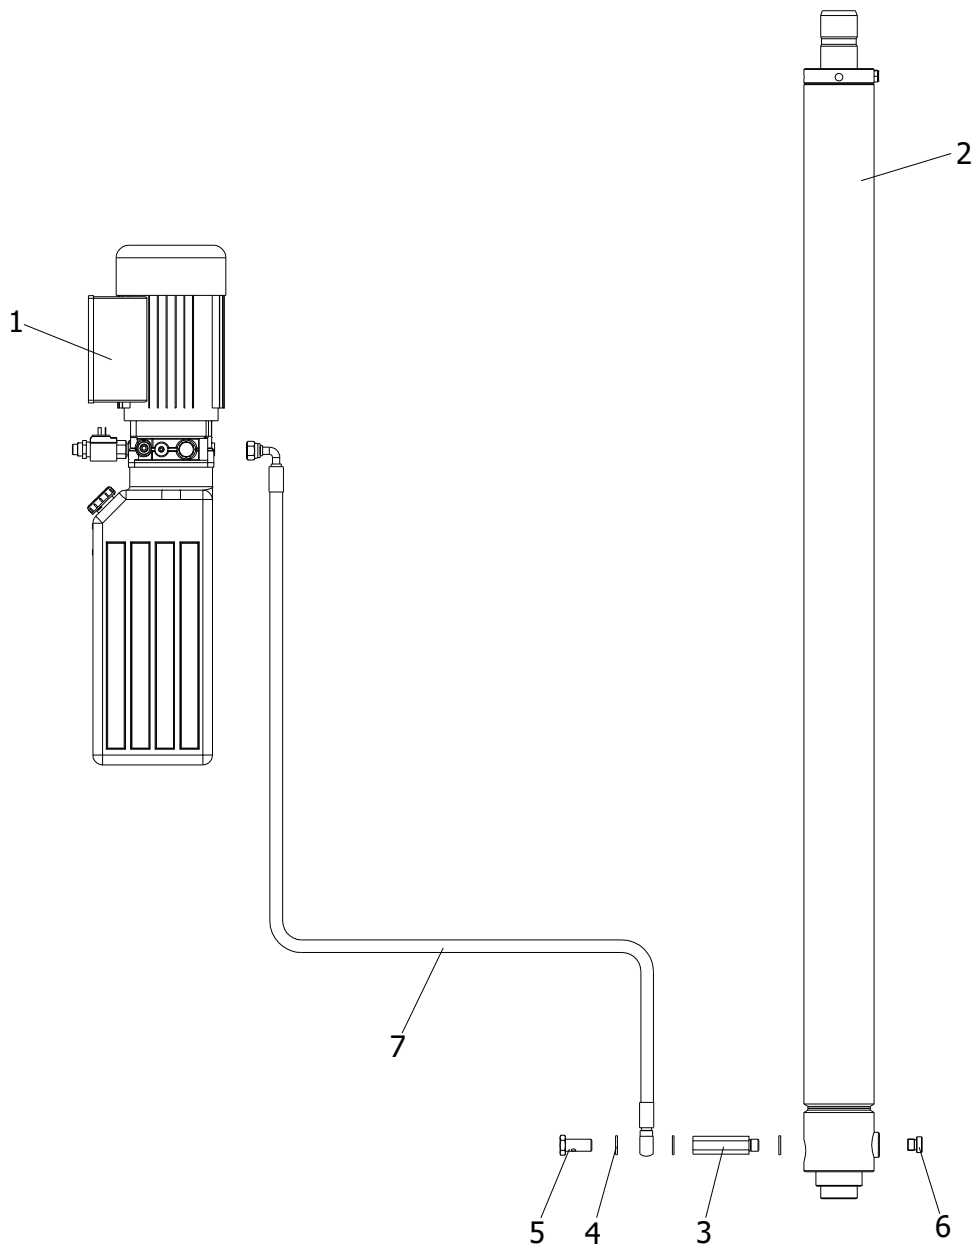

Nr.	ATH-Nr.	Description	Quantity
04-001	HHA6529	Hydraulic power unit	1
04-002	HHZ6210.20	Hydraulic cylinder unit	1
04-003	HAZ6419	Union	1
04-004	HUS8530.10	Washer BS/A13.7	3
04-005	HHZ6414	Special screw 720B-04	1
04-006	HBS6415	Oil plug 4BN-04WD G1/4	1
04-007	HHS6953	Hydraulic hose L=3200	1