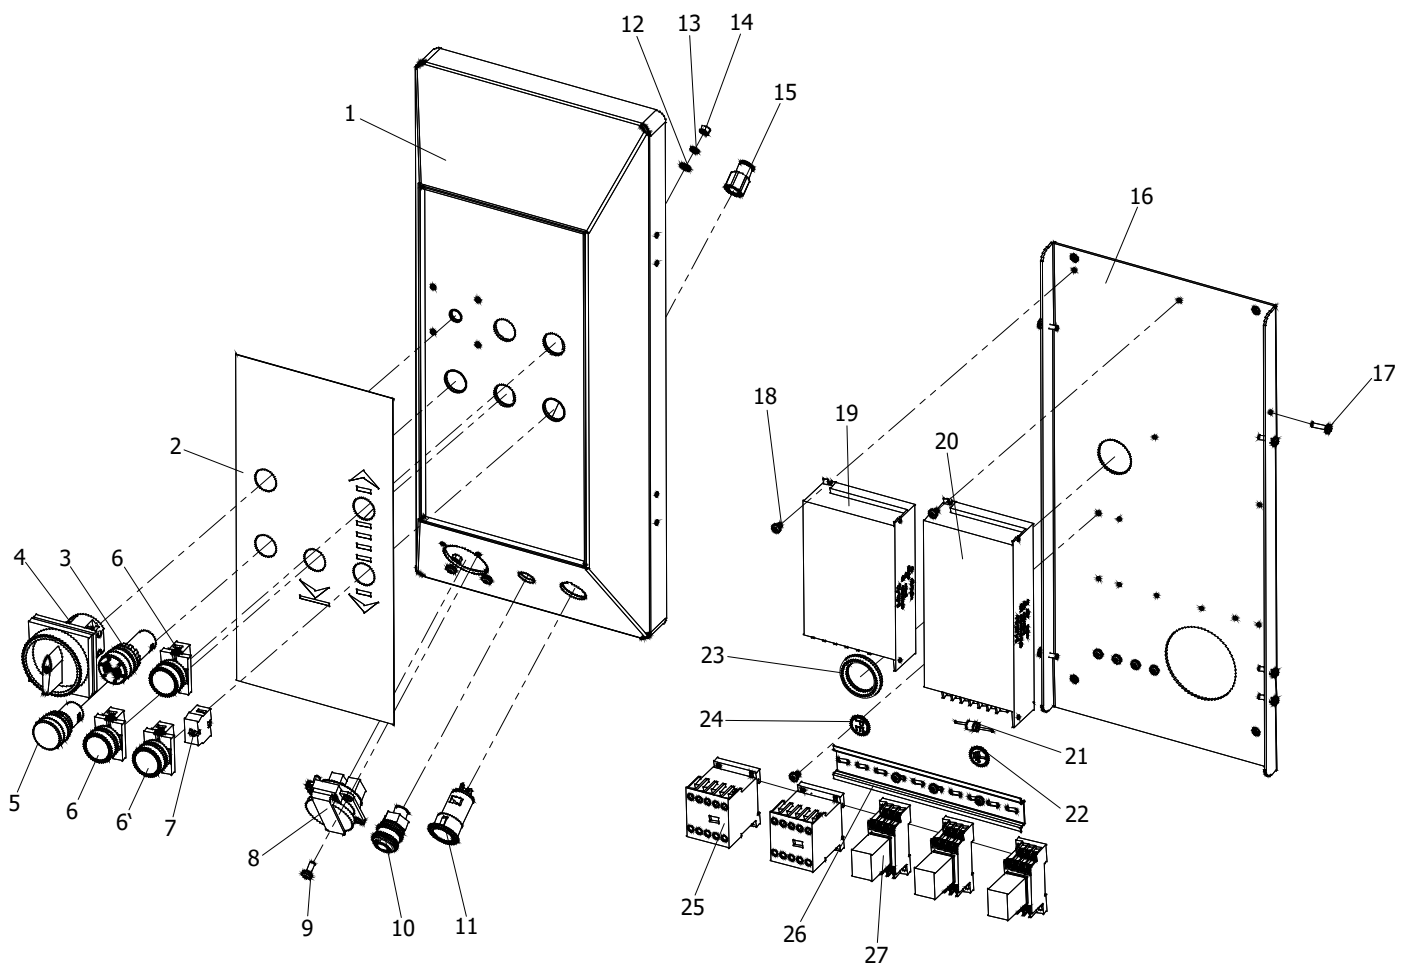

Nr.	ATH-Nr.	Description	Quantity
07-001	HSE7879	Cover	1
07-002	HAS0007	Mask	1
07-003	HSG6500	Beeper AD16-22SM(24V)	1
07-004	HHS7016	Power switch LW26GS-20-40-2	1
07-005	HKL7130	Pilot lamp XA2EVB3LC	1
07-006	HBT8254.02	Pushbutton 1xNO (Lock-Up)	1
07-006'	HBT8254.03	Pushbutton 2xNO (Lifting/Lowering)	2
07-007	HKE7024	Electric chock	4
07-008	HSD7910	Built-in socket 230V 16A	1
07-009		Screw GB/T818/M5X12	4
07-010	SLA1004	Union SM102-DB	1
07-011	HSD7920	Support	1
07-012		Washer GB/T97.1/5	4
07-013		Washer GB/T93/5	4
07-014		Nut GB/52/M5	4