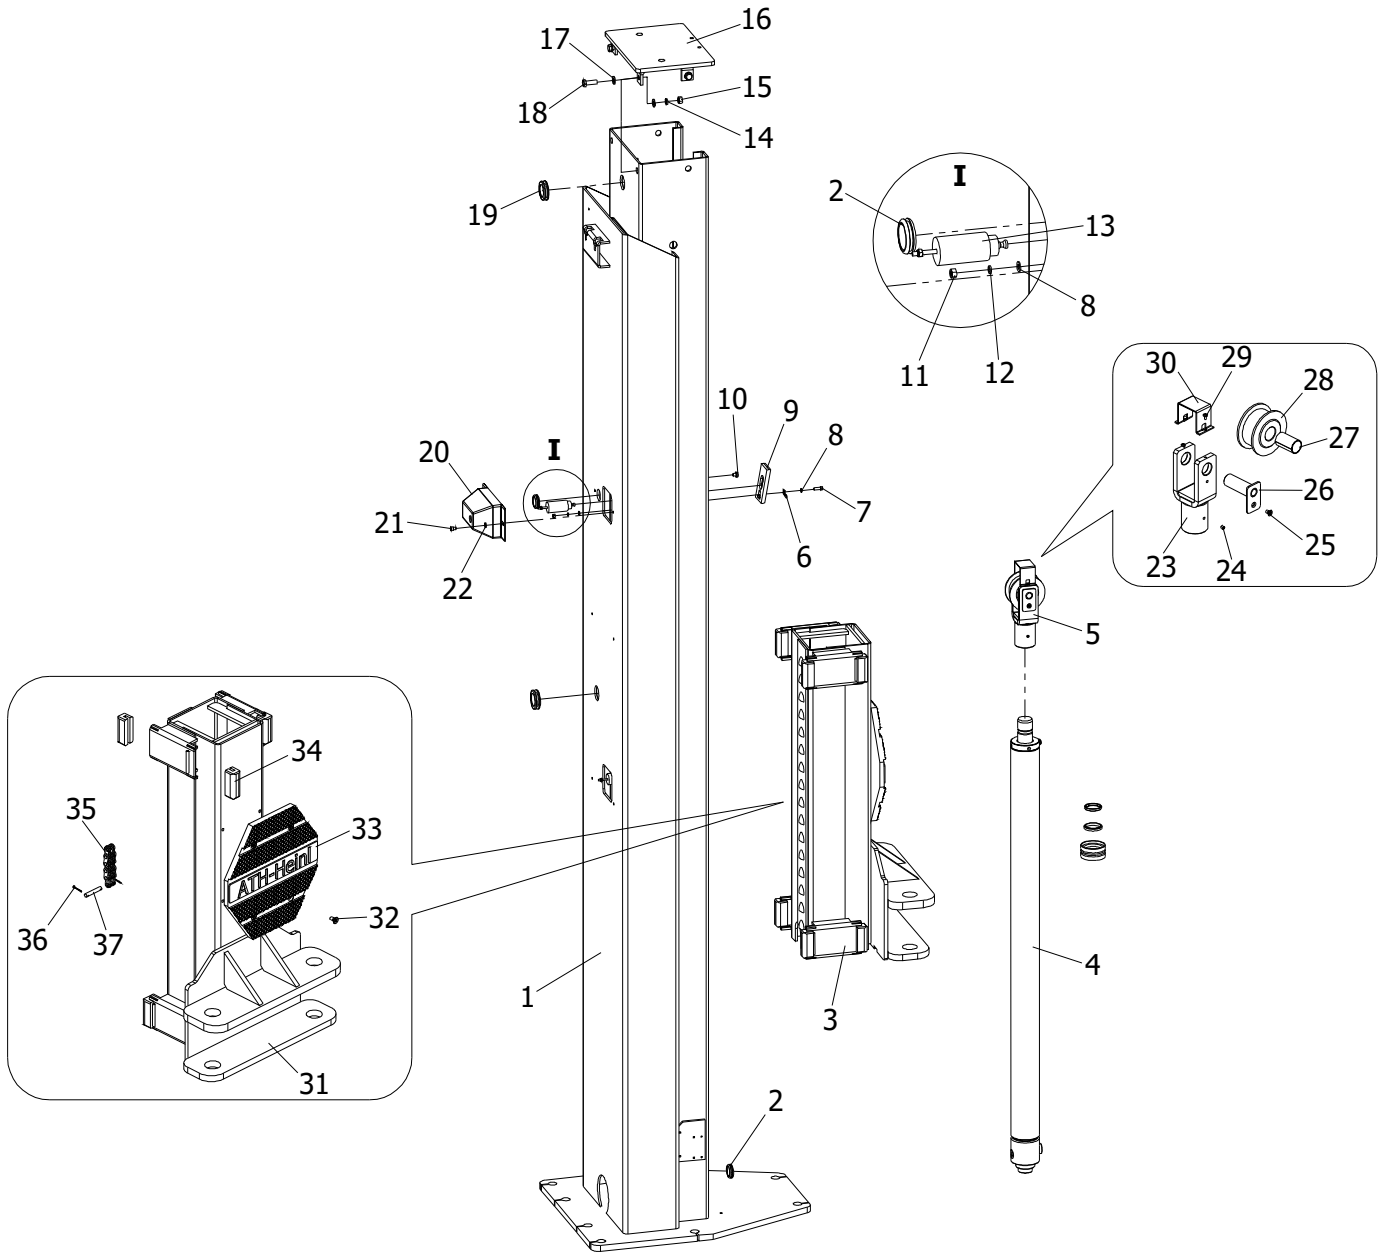

Nr.	ATH-Nr.	Description	Quantity
01-001		Ramp assembly	2
01-002	HBT2025	Schaft for ramps	2
01-003	HSR2039.20	Seeger GB/T894.1/12	4
01-004		Platform assembly	2
01-005	HGB8167	Support (OPT)	4
01-006	HAG2014	Anti-drailment plate	2
01-007	HBS8630	Washer GB/T97.1/10	6
01-008		Screw GB/T70.1/M10X25	4
01-009	HFR2833	Washer GB/T93/10	6
01-010	HBT2026	Arm shaft	2
01-011		Transverse beam assembly	1

<b>Nr.</b>	<b>ATH-Nr.</b>	<b>Description</b>	<b>Quantity</b>
01-012		Seeger GB/T894.1/38	2
01-013		Anchor bolt	8
01-014		Screw GB/T818/M4X12	4
01-015		Screw GB/T818/M5X8	2
01-016	HCS2401	Cover CE Switch	1
01-017		Screw GB/T818/M4X25	2
01-018	HSE7119	Safety position limit switch 8108	2
01-019	SLA1009	Quick union D.8 1/4	1
01-020	SLA1004	Union SM102-DB	1
01-021		Screw GB/T818/M6X10	4
01-022		Control panel	1
01-023	HHA6529	Hydraulic power unit	1
01-024		Screw GB/T5783/M10X25	2
01-025	HDM8675	Cushion	2
01-026	HDA2011	Top cover	1
01-027		Screw GB/T818/M5X12	2
01-028	HKK7071	Box assembly	1
01-029		Screw GB/T818/M5X16	4
01-030	HAK2401	Bracket	1
01-031		Column assembly	1
01-032	HAB2059	Front cover	1
01-033	HAF2024	Ramp	1
01-034	HRA2021	Roller	2
01-035		Seeger GB/T894.1/12	2
01-036	HQT2017	Transverse	1
01-037		Screw GB/T819.1/M5X10	8
01-038	HFP2022	Guide plate	2