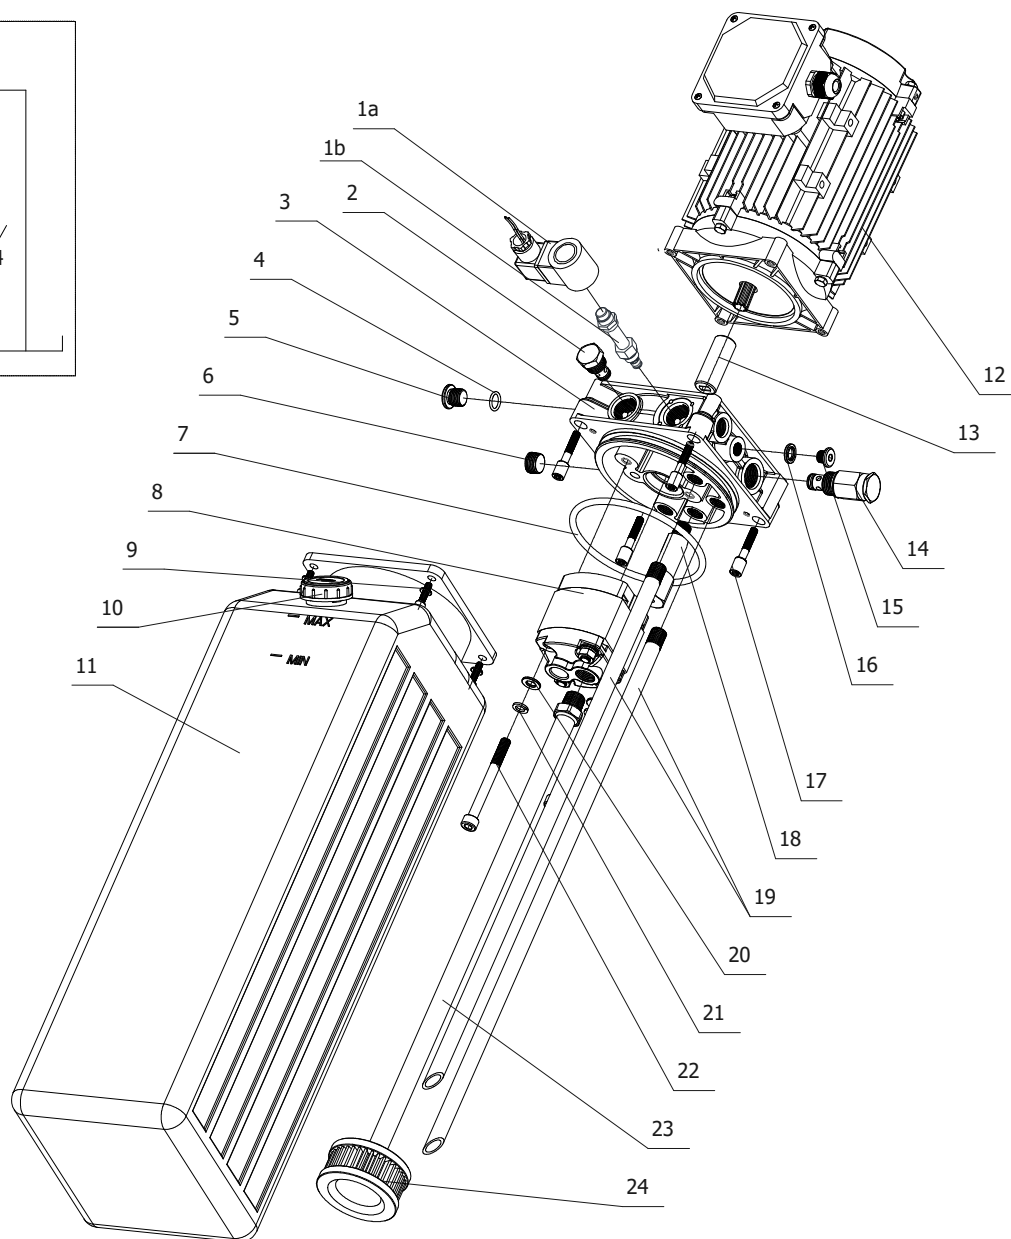

Nr.	ATH-Nr.	Description	Quantity
06-001a	HSS6214	Coil for lowering valve	1
06-001b	HSV6213	Lowering Valve	1
06-002	HVR6225	Non return Valve	1
06-003	HHB6226	Hydraulic block	1
06-004		O-ring 16x2	1
06-005	HBS6134	Blind plug NPT3/8	1
06-006	HBS6135	Blind plug PG06B	1
06-007	HOR6555	O-ring 109x5,3	1
06-008	HZP8318	Gear Pump	1