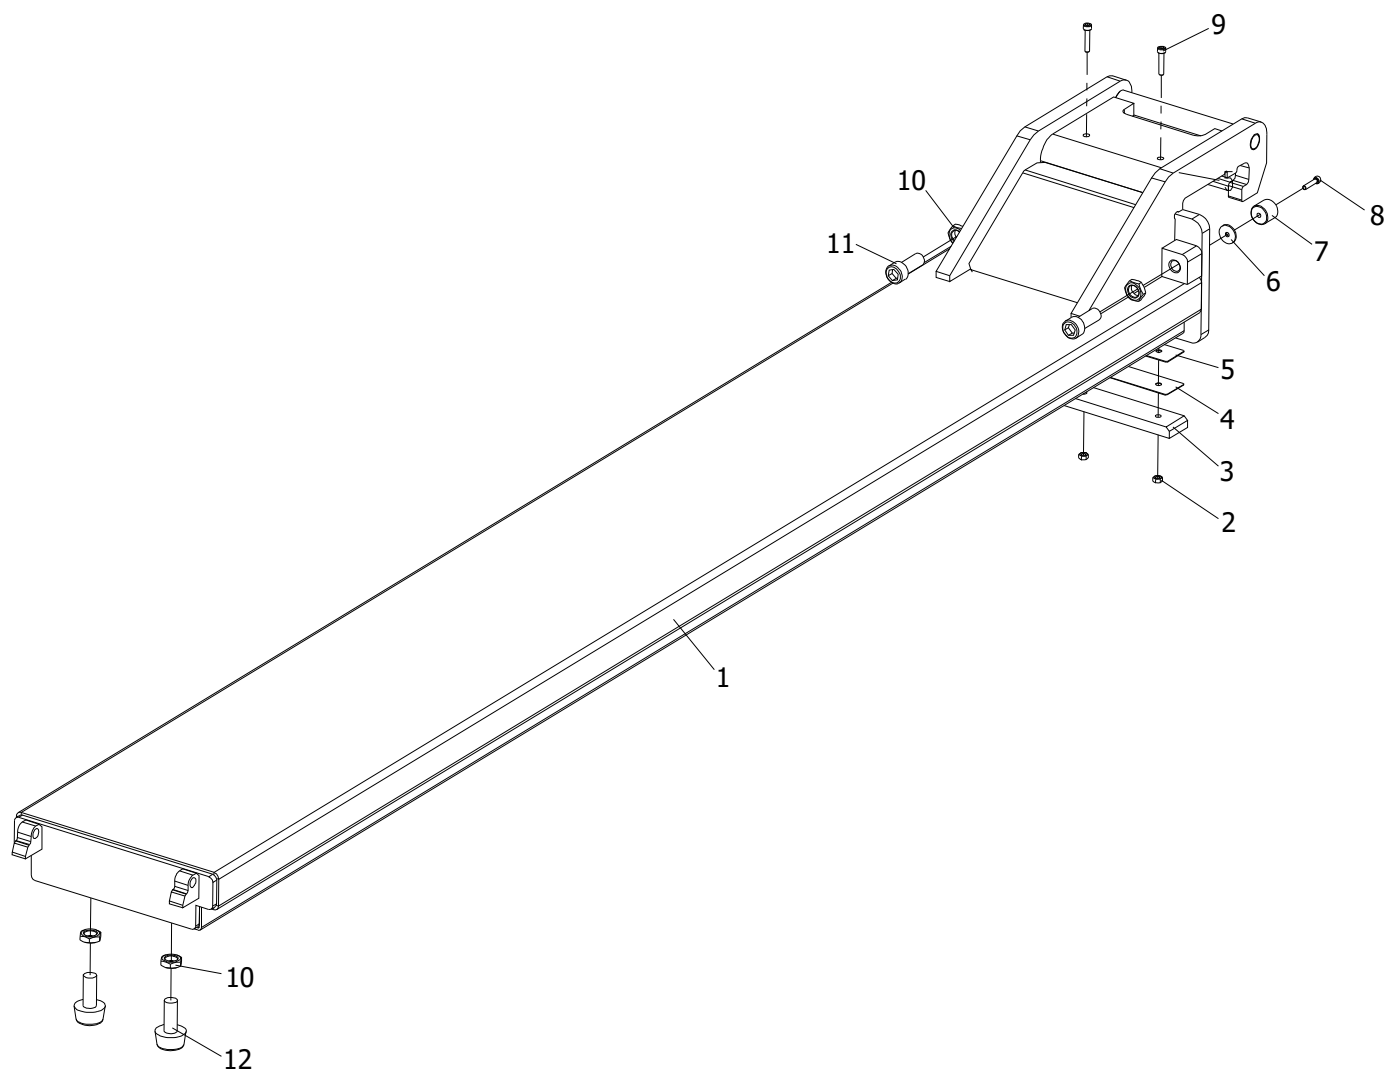

Nr.	ATH-Nr.	Description	Quantity
03-001		Platform	1
03-002		Nut GB/T6170/M6	2
03-003	HGS4215	Slider	1
03-004		Special Screw M16x40	2
03-005	HNE2022	Spacer	1
03-006		Nut GB/T6172.1/M16	4
03-007		Washer	2
03-008	HES2331	Nylon pin	2
03-009		Screw GB/T70.1/M5X25	2
03-010		Screw GB/T70.1/M6X30	2
03-011	HDS2538	Screw	2